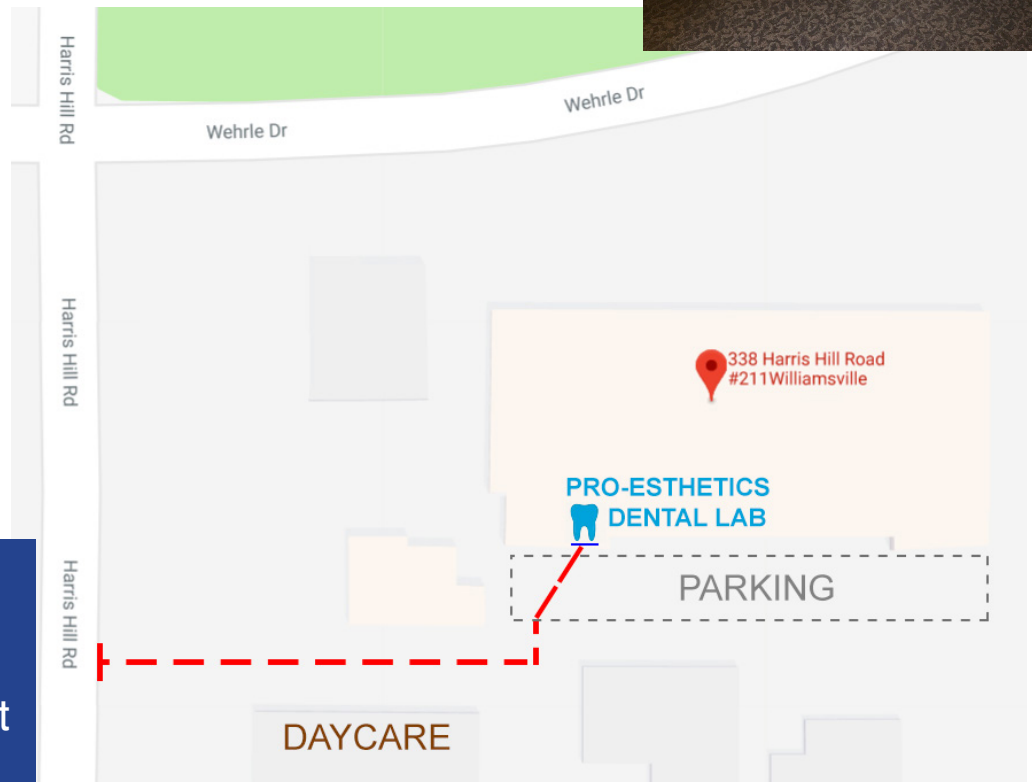

## Directions to Pro-Esthetics Dental Lab

Enter through Harris Hill Driveway.

Drive past daycare on your right. Pro-Esthetics is located in the larger building on your left.

Enter through door labeled with the **green #1**.

Walk up the stairs directly on your right.

Pro-Esthetics is located at the top of the stairs.

**Questions?  
Lost?**

Call Pro-Esthetics at  
(716) 626-1258